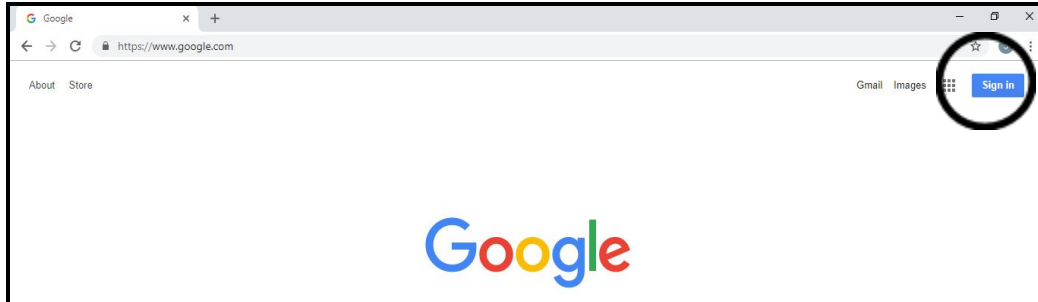

## Logging into Google/Google Classroom Directions

1. Go to google ([www.google.com](http://www.google.com))
2. Sign into your google account (sign in button in the top right of the screen.)

3. User name: Lunch number@mvsd.net - 12345@mvsd.net
4. Password: First name with a capital letter and lunch number: Robert12345
5. Click on the apps button in the top right corner (9 small squares)
6. Click on Classroom icon (green chalkboard).